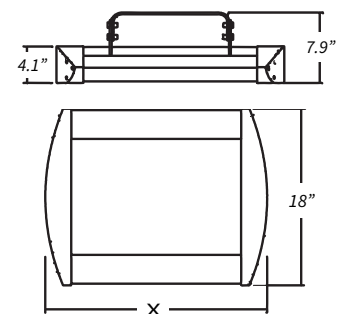

**MOUNTING:**

Adjustable Mounting Plate

**CERTIFICATIONS:**

UL Listed for USA and Canada. Conforms to UL-8750 and UL-1598. Certified to CSA22.2

**ENVIRONMENT:**

Outdoor/Wet Location. IP66 Rated

**ORDERING GUIDE**

STANDARD CONFIGURATION: ZCL.100W.41K.170D

**MOUNTING DETAIL & DIMENSIONS**

MODEL	WATTS	COLOR TEMPERATURE (CCT)	OPTICS OPTIONS
ZWM	60W	30K 3000K - Warm White	40D 40° BEAM ANGLE - TYPE V
	100W	35K 3500K - Warm White	80D 80° BEAM ANGLE - TYPE V
	120W	41K 4100K - Neutral White	170D 170° BEAM ANGLE - TYPE V
	150W	50K 5000K - Cool White	T4 TYPE IV
	200W	60K 6000K - Daylight	T3 TYPE III
	250W		T2 TYPE II
			T1 TYPE I

Adjustable Mounting Plate

**SPECIFICATIONS**

SYSTEM WATTS	DELIVERED LUMENS	EFFICACY	MODULES	X" WIDTH
60W	6,900 lm	115 lm/W	2	10.7"
100W	11,780 lm	115 lm/W	3	13.5"
120W	14,130 lm	115 lm/W	4	16.3"
150W	17,240 lm	115 lm/W	5	19.1"
200W	23,220 lm	115 lm/W	6	21.9"
250W	28,800 lm	115 lm/W	7	24.7"