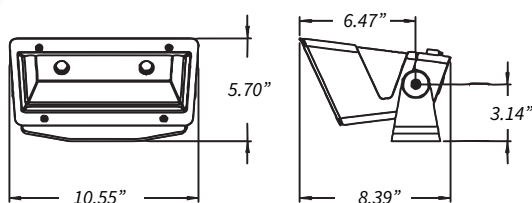

MOUNTING:

160° Built-In Swivel Bracket

ENVIRONMENT:

Outdoor/Wet Location. IP66 Rated

CERTIFICATIONS:

UL Listed for USA and Canada.
Conforms to UL-8750 and UL-1598. Certified to CSA22.2

OPTIONAL 36° MEDIUM BEAM OPTICS

ORDERING GUIDE & SPECS

PART NUMBER	SYSTEM WATTS	DELIVERED LUMENS	EFFICACY	COLOR TEMPERATURE	CRI	BEAM ANGLE
ZFL.26W.50K	28W	2,237lm	79 lm/W	5000K - Cool White	>65	Wide Beam
ZFL.26W.50K.36D	28W	2,237lm	79 lm/W	5000K - Cool White	>65	36° Medium Beam
ZFL.52W.50K	57W	4,335lm	75 lm/W	5000K - Cool White	>65	Wide Beam
ZFL.52W.50K.36D	57W	4,335lm	75 lm/W	5000K - Cool White	>65	36° Medium Beam

DIMENSIONS

ZFL.26W

ZFL.52W

Specifications subject to change without notice. * Indicates DLC Qualified Product