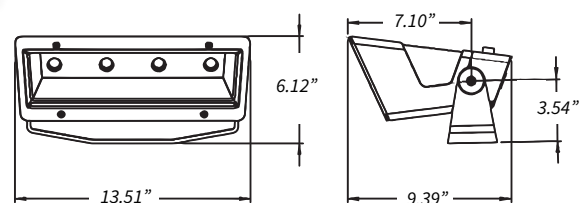

MOUNTING:

160° Built-In Swivel Bracket

ENVIRONMENT:

Outdoor/Wet Location. IP66 Rated

CERTIFICATIONS:

UL Listed for USA and Canada.
Conforms to UL-8750 and UL-1598. Certified to CSA22.2

OPTIONAL 36° MEDIUM BEAM OPTICS

ORDERING GUIDE & SPECS

PART NUMBER	SYSTEM WATTS	DELIVERED LUMENS	EFFICACY	COLOR TEMPERATURE	CRI	BEAM ANGLE
ZFL.26W.50K	28W	2,237lm	79 lm/W	5000K - Cool White	>65	Wide Beam
ZFL.26W.50K.36D	28W	2,237lm	79 lm/W	5000K - Cool White	>65	36° Medium Beam
ZFL.52W.50K	57W	4,335lm	75 lm/W	5000K - Cool White	>65	Wide Beam
ZFL.52W.50K.36D	57W	4,335lm	75 lm/W	5000K - Cool White	>65	36° Medium Beam

DIMENSIONS

ZFL.26W

ZFL.52W

Specifications subject to change without notice. * Indicates DLC Qualified Product