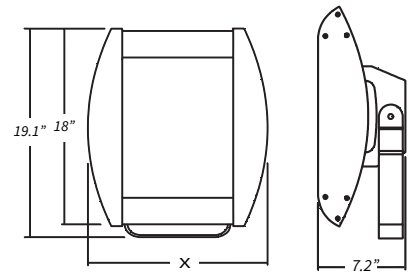

**ORDERING GUIDE**

STANDARD CONFIGURATION: ZCL100W.41K.80D

MODEL	WATTS	COLOR TEMPERATURE (CCT)	OPTICS OPTIONS
ZAL	60W	30K 3000K - Warm White	40D 40° BEAM ANGLE - TYPE V
	100W	35K 3500K - Warm White	80D 80° BEAM ANGLE - TYPE V
	120W	41K 4100K - Neutral White	170D 170° BEAM ANGLE - TYPE V
	150W	50K 5000K - Cool White	T4 TYPE IV
	200W	60K 6000K - Daylight	T3 TYPE III
	250W		T2 TYPE II
			T1 TYPE I

**MOUNTING DETAIL & DIMENSIONS**

Integral U-Bracket

**SPECIFICATIONS**

SYSTEM WATTS	DELIVERED LUMENS	EFFICACY	MODULES	X" WIDTH
60W	6,900 lm	115 lm/W	2	10.7"
100W	11,780 lm	115 lm/W	3	13.5"
120W	14,130 lm	115 lm/W	4	16.3"
150W	17,240 lm	115 lm/W	5	19.1"
200W	23,220 lm	115 lm/W	6	21.9"
250W	28,800 lm	115 lm/W	7	24.7"