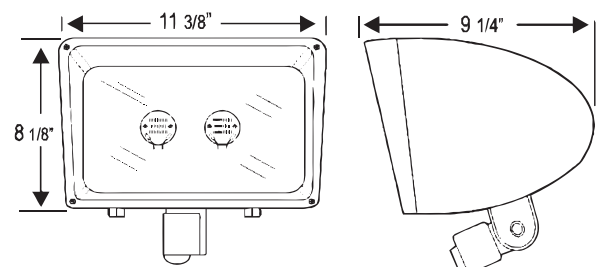

DIMENSIONS

Specifications subject to change without notice. * Indicates DLC Qualified Product