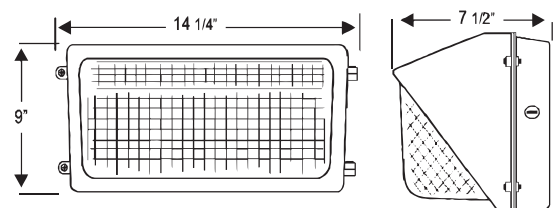

ARRA COMPLIANT:

Buy American Compliant under Section 1605 of the American Re-Investment and Recovery Act.

ORDERING GUIDE

STANDARD CONFIGURATION: DC150.28W.40K

MODEL	WATTS	COLOR TEMPERATURE (CCT)	ACCESSORIES
DC150	14W	30K 3000K - Warm White	DIM Accessory - 0-10V Dimmable Driver
	28W	40K 4000K - Neutral White	R300755 Accessory - 120V Photocell
	42W	50K 5000K - Cool White	R300756 Accessory - 208V/277V Photocell
		55K 5500K - Daylight	

SPECIFICATIONS

WATTS	DELIVERED LUMENS	EFFICACY	CRI	~HID
14W	1,380lm	110 lm/W	>85	100W
28W	2,660lm	110 lm/W	>85	175W
42W	4,210lm	115 lm/W	>85	250W

DIMENSIONS

Specifications subject to change without notice.