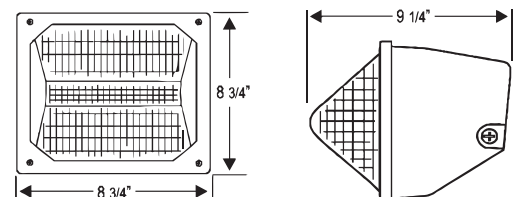

SPECIFICATIONS

WATTS	DELIVERED LUMENS	EFFICACY	CRI	~HID
14W	1,380lm	110 lm/W	>85	100W
28W	2,660lm	110 lm/W	>85	175W

DIMENSIONS

Specifications subject to change without notice.