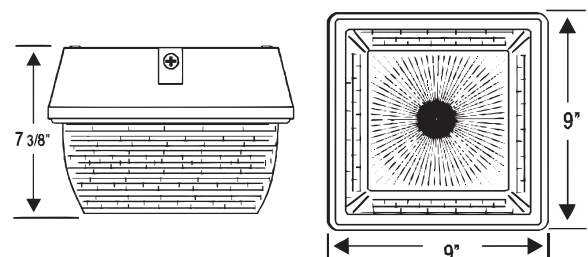

**SPECIFICATIONS**

WATTS	DELIVERED LUMENS	EFFICACY	CRI	~HID
14W	1,380lm	110 lm/W	>85	100W
28W	2,660lm	110 lm/W	>85	175W

**DIMENSIONS**

Specifications subject to change without notice.