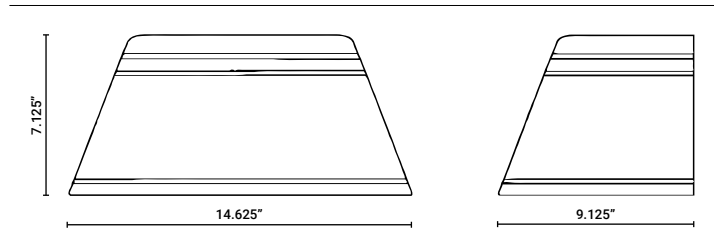

PRODUCT DIMENSIONS

POWER

POWER FACTOR >90 - THD <20

PARAFLEX does not warrant or represent that the information is free from errors or omission. The information may change without notice and PARAFLEX is not in any way liable for the accuracy of any information printed and stored or in any way interpreted or used.