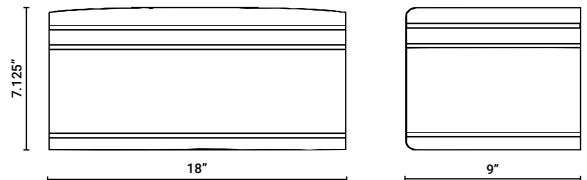

PRODUCT DIMENSIONS

POWER

POWER FACTOR >90 - THD <20

PARAFLEX does not warrant or represent that the information is free from errors or omission. The information may change without notice and PARAFLEX is not in any way liable for the accuracy of any information printed and stored or in any way interpreted or used.