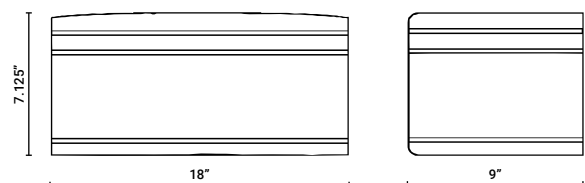

PRODUCT DIMENSIONS

POWER

POWER FACTOR >90 - THD <20

PARAFLEX does not warrant or represent that the information is free from errors or omission. The information may change without notice and PARAFLEX is not in any way liable for the accuracy of any information printed and stored or in any way interpreted or used.