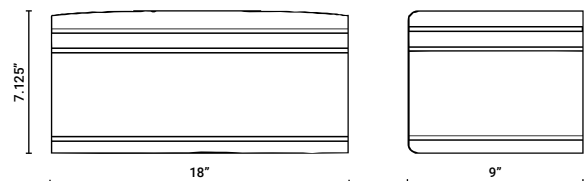

PRODUCT DIMENSIONS

POWER

POWER FACTOR >90 - THD <20

PARAFLEX does not warrant or represent that the information is free from errors or omission. The information may change without notice and PARAFLEX is not in any way liable for the accuracy of any information printed and stored or in any way interpreted or used.