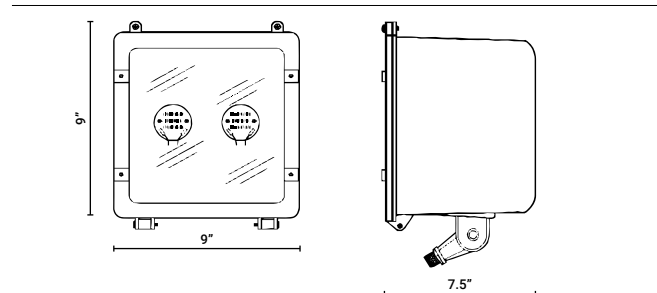

PRODUCT DIMENSIONS

POWER

POWER FACTOR >90 - THD <20

PARAFLEX does not warrant or represent that the information is free from errors or omission. The information may change without notice and PARAFLEX is not in any way liable for the accuracy of any information printed and stored or in any way interpreted or used.