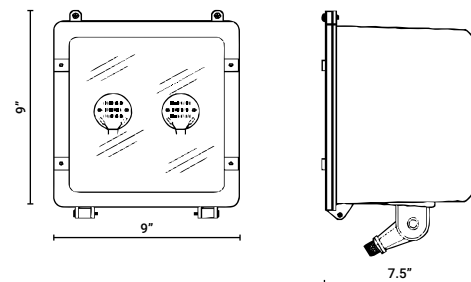

PRODUCT DIMENSIONS

POWER

POWER FACTOR >90 - THD <20

PARAFLEX does not warrant or represent that the information is free from errors or omission. The information may change without notice and PARAFLEX is not in any way liable for the accuracy of any information printed and stored or in any way interpreted or used.