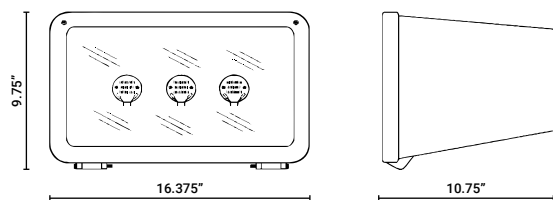

PRODUCT DIMENSIONS

POWER

POWER FACTOR >90 - THD <20

PARAFLEX does not warrant or represent that the information is free from errors or omission. The information may change without notice and PARAFLEX is not in any way liable for the accuracy of any information printed and stored or in any way interpreted or used.