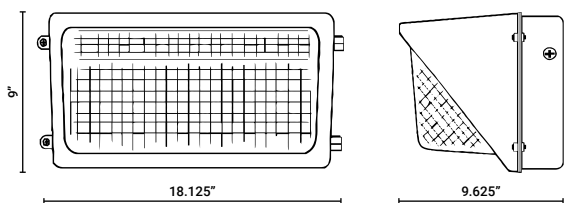

PRODUCT DIMENSIONS

POWER

POWER FACTOR >90 - THD <20

PARAFLEX does not warrant or represent that the information is free from errors or omission. The information may change without notice and PARAFLEX is not in any way liable for the accuracy of any information printed and stored or in any way interpreted or used.