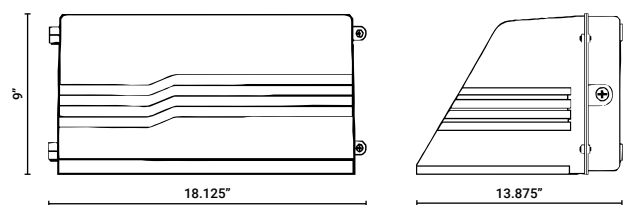

PRODUCT DIMENSIONS

POWER

POWER FACTOR >90 - THD <20

PARAFLEX does not warrant or represent that the information is free from errors or omission. The information may change without notice and PARAFLEX is not in any way liable for the accuracy of any information printed and stored or in any way interpreted or used.