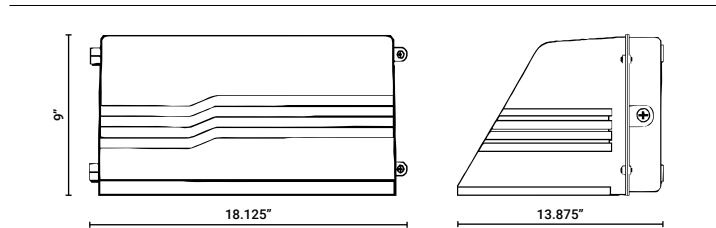

PRODUCT DIMENSIONS

POWER

POWER FACTOR >90 - THD <20

PARAFLEX does not warrant or represent that the information is free from errors or omission. The information may change without notice and PARAFLEX is not in any way liable for the accuracy of any information printed and stored or in any way interpreted or used.