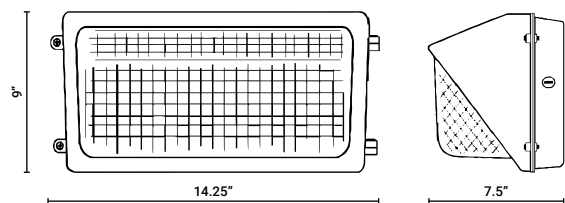

PRODUCT DIMENSIONS

POWER

POWER FACTOR >90 - THD <20

PARAFLEX does not warrant or represent that the information is free from errors or omission. The information may change without notice and PARAFLEX is not in any way liable for the accuracy of any information printed and stored or in any way interpreted or used.