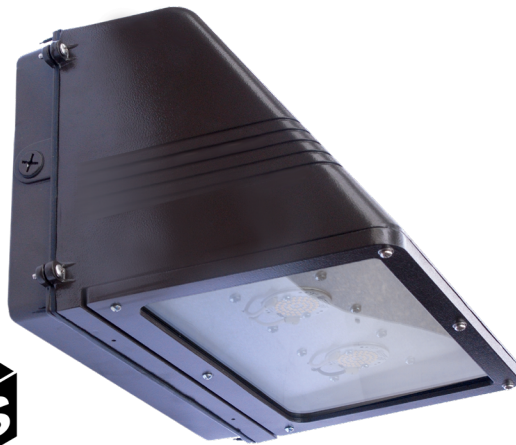

# DC150-90

CUT-OFF LED WALLPACK LUMINAIRE

PROJECT

DATE

TYPE

NOTES

REV: 18 1025

**FULL CUT-OFF, HEAVY-DUTY HOUSING**

The DC150-90 is a Medium 14" Wallpack with a Die Cast Aluminum Body and Impact Resistant Glass Lens

**WET LOCATION, IP-65 RATED**

Engineered and Constructed for Exterior Environments

**EASY TO INSTALL MOUNTING**

The DC150-90 can be Surface Mounted over an Existing 4" Outlet Box or Surface Wired through a 1/2" Conduit Entry. Additional Conduit entries Available for Photocells & other Components

**120-277V STANDARD TYPE VS DISTRIBUTION**