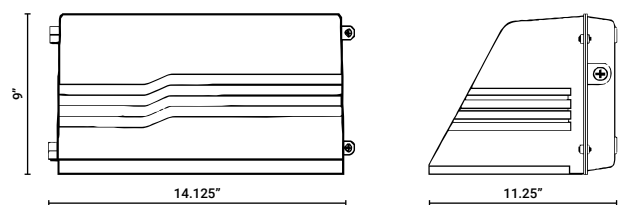

PRODUCT DIMENSIONS

POWER

POWER FACTOR >90 - THD <20

PARAFLEX does not warrant or represent that the information is free from errors or omission. The information may change without notice and PARAFLEX is not in any way liable for the accuracy of any information printed and stored or in any way interpreted or used.