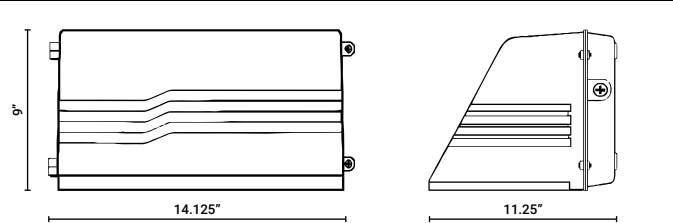

PRODUCT DIMENSIONS

POWER

POWER FACTOR >90 - THD <20

PARAFLEX does not warrant or represent that the information is free from errors or omission. The information may change without notice and PARAFLEX is not in any way liable for the accuracy of any information printed and stored or in any way interpreted or used.