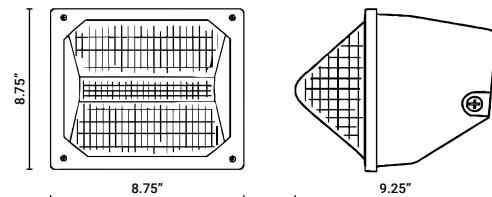

PRODUCT DIMENSIONS

POWER

POWER FACTOR >90 - THD <20

PARAFLEX does not warrant or represent that the information is free from errors or omission. The information may change without notice and PARAFLEX is not in any way liable for the accuracy of any information printed and stored or in any way interpreted or used.