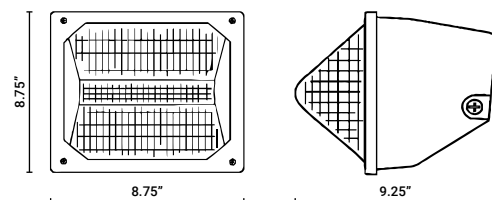

PRODUCT DIMENSIONS

POWER

POWER FACTOR >90 - THD <20

PARAFLEX does not warrant or represent that the information is free from errors or omission. The information may change without notice and PARAFLEX is not in any way liable for the accuracy of any information printed and stored or in any way interpreted or used.