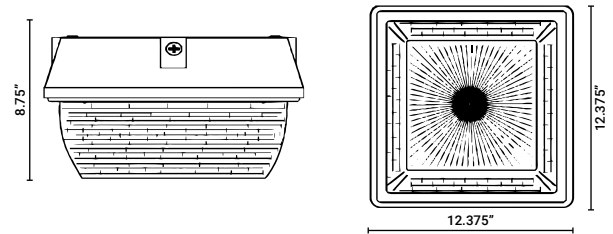

PRODUCT DIMENSIONS

POWER

POWER FACTOR >90 - THD <20

PARAFLEX does not warrant or represent that the information is free from errors or omission. The information may change without notice and PARAFLEX is not in any way liable for the accuracy of any information printed and stored or in any way interpreted or used.