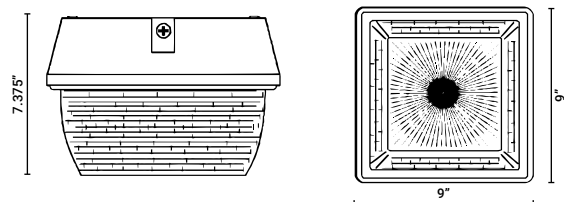

PRODUCT DIMENSIONS

POWER

POWER FACTOR >90 - THD <20

PARAFLEX does not warrant or represent that the information is free from errors or omission. The information may change without notice and PARAFLEX is not in any way liable for the accuracy of any information printed and stored or in any way interpreted or used.