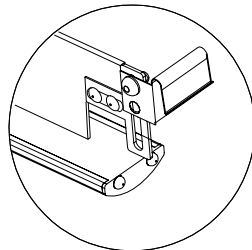

MOUNTING TYPES

HOOK GRID