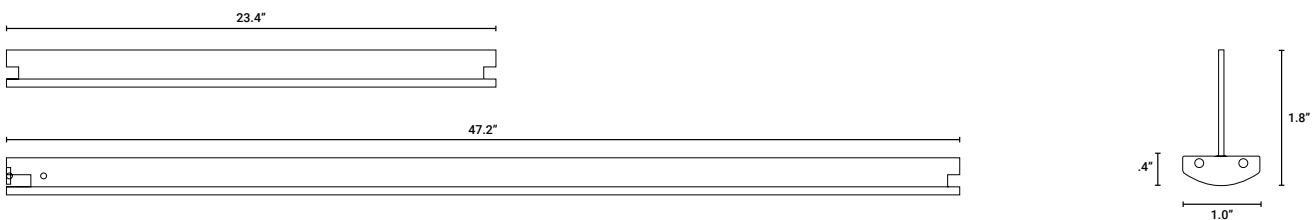

Measuring Less than 0.4 - Inch Tall this Low Profile Luminaire Utilizes a Robust Aluminum Frame for Linear Mounting & Heat Dissipation

**HIGH OUTPUT LED PERFORMANCE**

Up to 120 Lumens per Watt

**0-10 VOLT DIMMING STANDARD**

**120-277V STANDARD**

**PRODUCT APPLICATIONS**

- Offices
- Showrooms
- Conference Rooms
- Hallways
- Classrooms
- Museums
- Lobbies
- Libraries

ORDERING GUIDE					Sample Part #	GL - 2 - 10W - 30K - WH	
MODEL	LENGTH	WATTAGE	COLOR TEMPERATURE (CCT)	LENS			
GL	2.2 FEET	10W	30K 3000K - WARM WHITE	WH			
	4.4 FEET	20W	35K 3500K - NEUTRAL WHITE	WH WHITE			
			40K 4100K - NEUTRAL WHITE				
			50K 5000K - COOL WHITE				

ORDERING GUIDE		Sample Part #	GL - PS60W	
MODEL	POWER SUPPLY			
GL	PS60W 60-WATT			
	PS96W 96-WATT			

**PRODUCT SPECIFICATIONS**

WATTAGE	SYSTEM WATTAGE	CCT	LUMENS	EFFICACY	LENGTH	CRI	POWER SUPPLY	MAX LUMINAIRES
10W	9.70W	3000K	1,154.4 LM	119.0	23.4"	>80	60W	(6) 2-FT - (3) 4-FT
10W	9.68W	3500K	1,157.0 LM	119.5	23.4"	>80	96W	(8) 2-FT - (4) 4-FT
10W	9.68W	4000K	1,157.0 LM	119.5	23.4"	>80		
10W	9.68W	5000K	1,157.0 LM	119.5	23.4"	>80		
20W	19.38W	3000K	2,306.4 LM	119.0	47.2"	>80		
20W	19.38W	3500K	2,316.8 LM	119.5	47.2"	>80		
20W	19.38W	4000K	2,316.8 LM	119.5	47.2"	>80		
20W	19.38W	5000K	2,316.8 LM	119.5	47.2"	>80		

**PRODUCT DIMENSIONS**