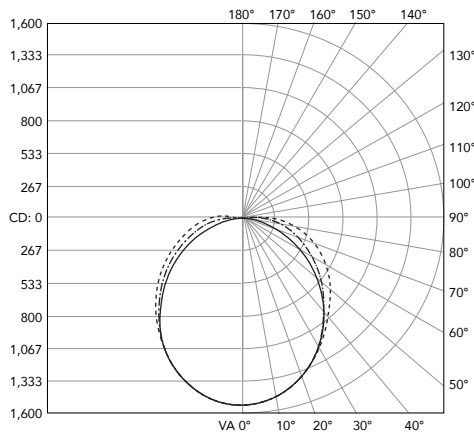

### MOUNTING TYPES

HOOK GRID

SLOT GRID

### PHOTOMETRIC DATA

**2-FT 10W LUMINAIRE**  
1,150 LUMENS

**4-FT 20W LUMINAIRE**  
2,300 LUMENS