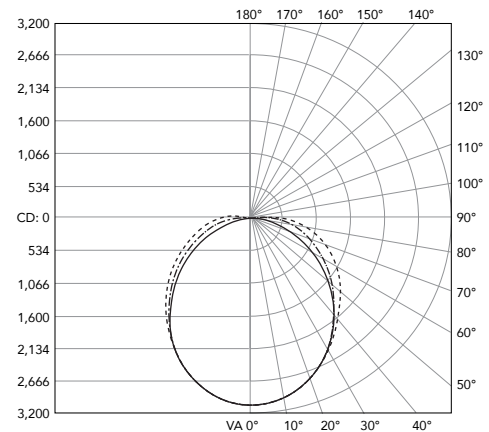

### MOUNTING TYPES

HOOK GRID

SLOT GRID

### PHOTOMETRIC DATA

**2-FT 10W LUMINAIRE**  
1,150 LUMENS

**4-FT 20W LUMINAIRE**  
2,300 LUMENS