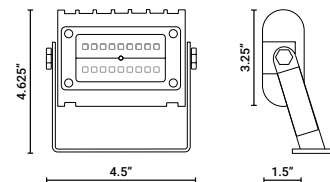

15W PRODUCT DIMENSIONS