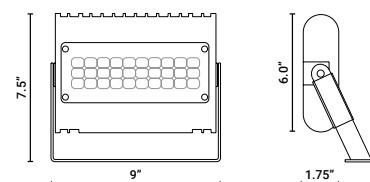

15W PRODUCT DIMENSIONS

30W PRODUCT DIMENSIONS

50W PRODUCT DIMENSIONS

FL390

COMPACT LED FLOODLIGHT LUMINAIRE

PARAFLEX
Fast Flexible Focused Lighting

PARAFLEX does not warrant or represent that the information is free from errors or omission. The information may change without notice and PARAFLEX is not in any way liable for the accuracy of any information printed and stored or in any way interpreted or used.