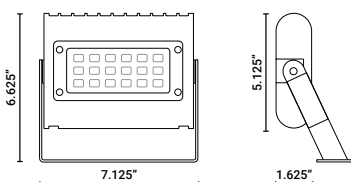

15W PRODUCT DIMENSIONS

30W PRODUCT DIMENSIONS

50W PRODUCT DIMENSIONS

FL390

COMPACT LED FLOODLIGHT LUMINAIRE

PARAFLEX
Fast Flexible Focused Lighting

PARAFLEX does not warrant or represent that the information is free from errors or omission. The information may change without notice and PARAFLEX is not in any way liable for the accuracy of any information printed and stored or in any way interpreted or used.