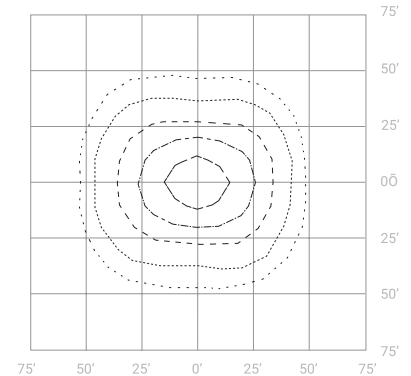

15W - 50K
1,663 LUMENS

30W - 50K
3,718 LUMENS

50W - 50K
6,179 LUMENS