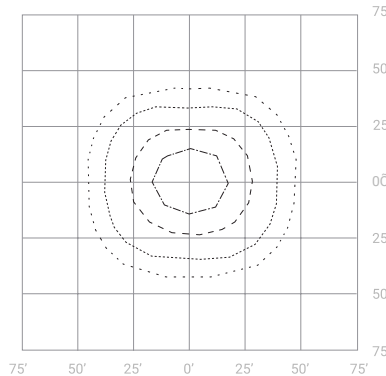

15W - 50K
1,663 LUMENS

30W - 50K
3,718 LUMENS

50W - 50K
6,179 LUMENS