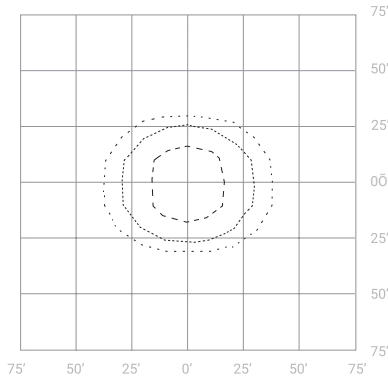

15W - 50K
1,663 LUMENS

30W - 50K
3,718 LUMENS

50W - 50K
6,179 LUMENS