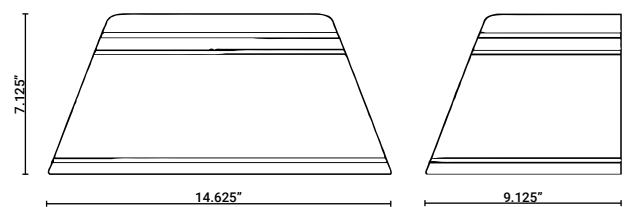

PRODUCT DIMENSIONS

POWER

POWER FACTOR >0.90 - THD <20