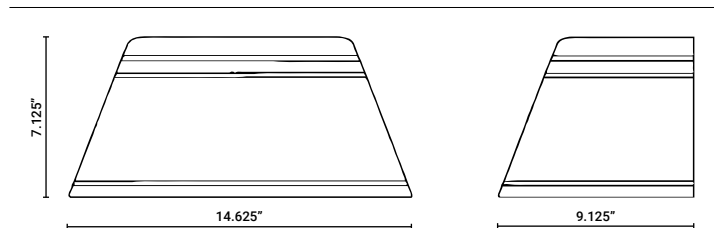

PRODUCT DIMENSIONS

POWER

POWER FACTOR >0.90 - THD <20

PARAFLEX does not warrant or represent that the information is free from errors or omission. The information may change without notice and PARAFLEX is not in any way liable for the accuracy of any information printed and stored or in any way interpreted or used.