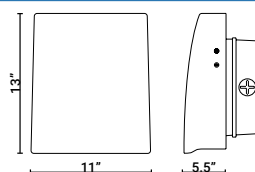

12W PRODUCT DIMENSIONS

28-50W PRODUCT DIMENSIONS

80-120W PRODUCT DIMENSIONS

PRODUCT SPECIFICATIONS (CONT.)

HOUSING CONSTRUCTION

Heavy Duty Die Cast Aluminum Housing Gasketed to Provide IP65 rating when Paired with Lens