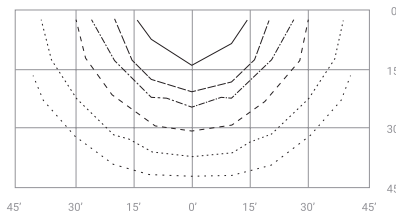

80W - 50K
5,287 LUMENS