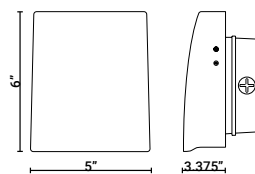

12W PRODUCT DIMENSIONS

28-50W PRODUCT DIMENSIONS

80-120W PRODUCT DIMENSIONS

PRODUCT SPECIFICATIONS (CONT.)

HOUSING CONSTRUCTION

Heavy Duty Die Cast Aluminum Housing Gasketed to Provide IP65 rating when Paired with Lens