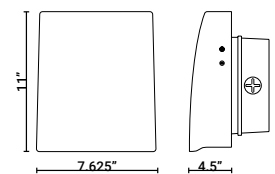

12W PRODUCT DIMENSIONS

28-50W PRODUCT DIMENSIONS

80-120W PRODUCT DIMENSIONS

PRODUCT SPECIFICATIONS (CONT.)

HOUSING CONSTRUCTION

Heavy Duty Die Cast Aluminum Housing Gasketed to Provide IP65 rating when Paired with Lens