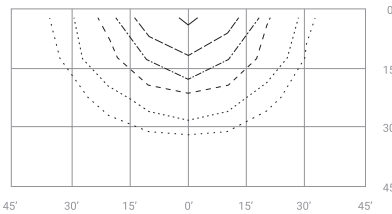

28W - 50K
3,298 LUMENS