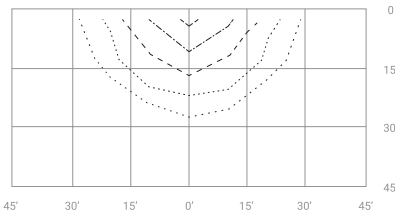

OPERATING TEMPERATURE

Wet Location Listed. Suitable for -20C to 40C ambient temperatures

LUMEN MAINTENANCE

L70 rating of over 69,000 hours

WARRANTY

Standard 5-Year Warranty

PHOTOMETRICS

FOOT CANDLES: