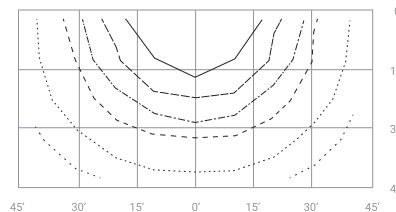

12W - 50K
1,321 LUMENS

28W - 50K
3,298 LUMENS

50W - 50K
5,287 LUMENS

80W - 50K
5,287 LUMENS

120W - 50K
14,227 LUMENS

FOR ADDITIONAL INFORMATION PLEASE DOWNLOAD IES FILES FROM WEBSITE