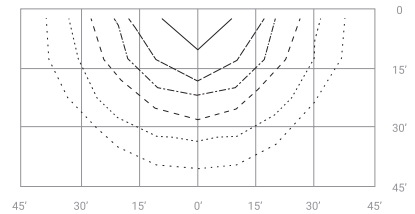

50W - 50K
5,287 LUMENS