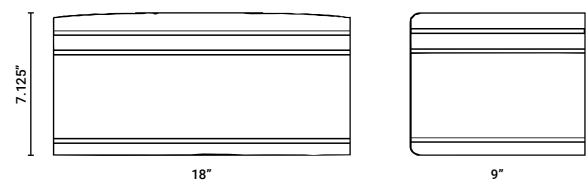

PRODUCT DIMENSIONS

POWER

POWER FACTOR >0.90 - THD <20

PARAFLEX does not warrant or represent that the information is free from errors or omission. The information may change without notice and PARAFLEX is not in any way liable for the accuracy of any information printed and stored or in any way interpreted or used.