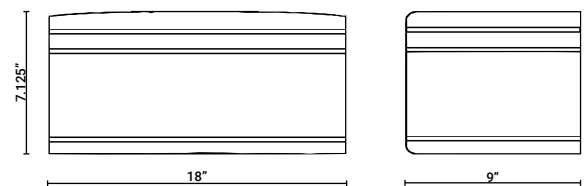

PRODUCT DIMENSIONS

POWER

POWER FACTOR >0.90 - THD <20