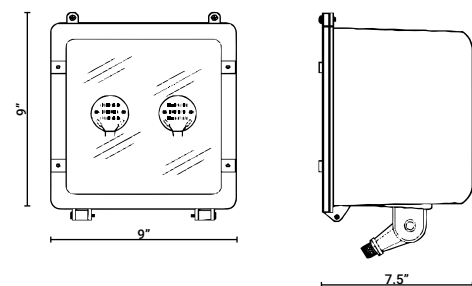

PRODUCT DIMENSIONS

POWER

POWER FACTOR >0.90 - THD <20