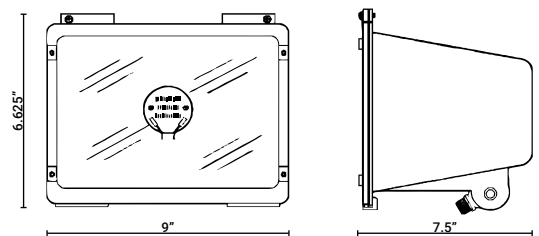

PRODUCT DIMENSIONS

POWER

POWER FACTOR >0.90 - THD <20