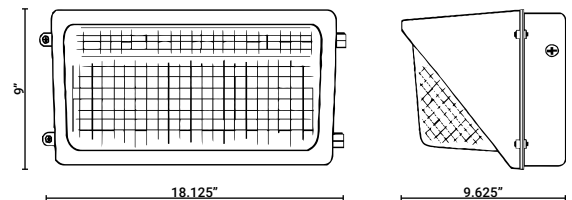

PRODUCT DIMENSIONS

POWER

POWER FACTOR >0.90 - THD <20