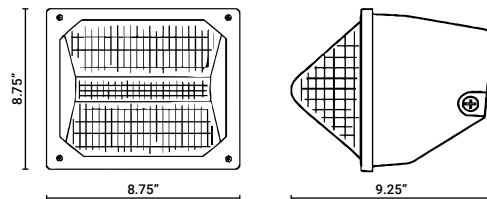

PRODUCT DIMENSIONS

POWER

POWER FACTOR >0.90 - THD <20