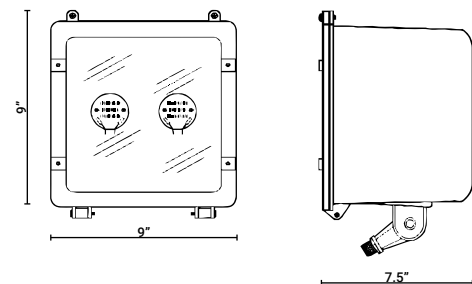

PRODUCT DIMENSIONS

POWER

POWER FACTOR >0.90 - THD <20

PARAFLEX does not warrant or represent that the information is free from errors or omission. The information may change without notice and PARAFLEX is not in any way liable for the accuracy of any information printed and stored or in any way interpreted or used.