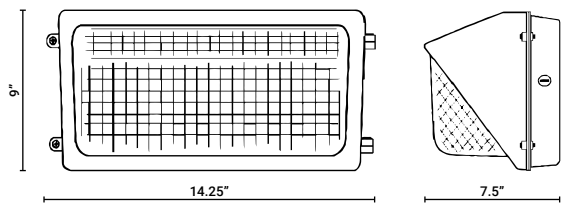

PRODUCT DIMENSIONS

POWER

POWER FACTOR >0.90 - THD <20

PARAFLEX does not warrant or represent that the information is free from errors or omission. The information may change without notice and PARAFLEX is not in any way liable for the accuracy of any information printed and stored or in any way interpreted or used.