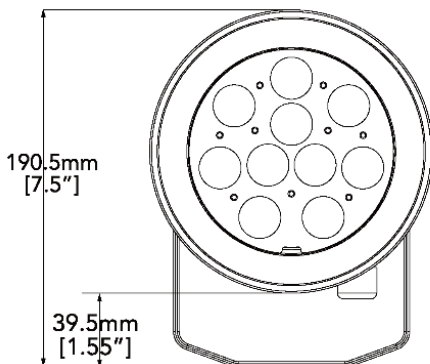

WET LOCATION, IP-65 RATED

Engineered and Constructed for Exterior Environments

EASY TO INSTALL MOUNTING

The PFX-3515 has optional wall mount arm with length 42"

INDIVIDUAL OPTICS FOR CONTROLLED BEAM

HIGH QUALITY CHIP AND DRIVER AT 5 YEAR WARRANTY

120V STANDARD

OPERATING TEMPERATURE -30C TO 40C

PRODUCT APPLICATIONS

Dock Area
Tunnels

ORDERING GUIDE

Sample Part # PFX-3515-23W-40K-V7-YE-WG

MODEL	WATTAGE	COLOR TEMPERATURE (CCT)	VOLTAGE	HOUSING COLOR	OPTIONS & ACCESSORIES
PFX-3515	23W 23 WATTS	40K 4000K-NEUTRAL WHITE	V7 120 VOLTS	YE YELLOW	WG WIRE GUARD ST STANDARD ARM 42" DOCK LIGHT ARM

PRODUCT DIMENSION

PARAFLEX does not warrant or represent that the information is free from errors or omission. The information may change without notice and PARAFLEX is not in any way liable for the accuracy of any information printed and stored or in any way interpreted or used.

PHOTOMETRY

PFX-3515-23W-2HX2V
Mounting Height = 10.00FT

SCALE: 1 INCH = 10FT.
LIGHT LOSS FACTOR = 1.00

MAXIMUM CALCULATED VALUE=237.42 FC
FOOT CANDLE = .5 1 2 5 10 20

MOUNTINGS/ ACCESSPROES

DOCK LIGHT ARM - 42"