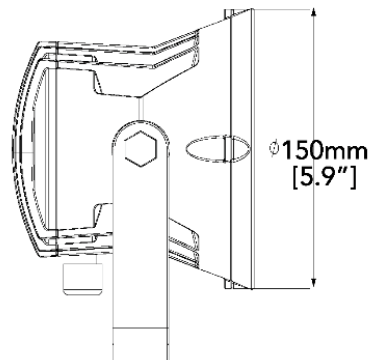

WET LOCATION, IP-65 RATED

Engineered and Constructed for Exterior Environments

EASY TO INSTALL MOUNTING

The PFX-3515 has optional wall mount arm with length 42"

INDIVIDUAL OPTICS FOR CONTROLLED BEAM

HIGH QUALITY CHIP AND DRIVER AT 5 YEAR WARRANTY

120V STANDARD

OPERATING TEMPERATURE -30C TO 40C

PRODUCT APPLICATIONS

Dock Area
Tunnels

ORDERING GUIDE

Sample Part # PFX-3515-23W-40K-V7-YE-WG

MODEL	WATTAGE	COLOR TEMPERATURE (CCT)	VOLTAGE	HOUSING COLOR	OPTIONS & ACCESSORIES
PFX-3515	23W 23 WATTS	40K 4000K-NEUTRAL WHITE	V7 120 VOLTS	YE YELLOW	WG WIRE GUARD ST STANDARD ARM 42" DOCK LIGHT ARM

PRODUCT DIMENSION

PARAFLEX does not warrant or represent that the information is free from errors or omission. The information may change without notice and PARAFLEX is not in any way liable for the accuracy of any information printed and stored or in any way interpreted or used.

PHOTOMETRY

PFX-3515-23W-2HX2V
Mounting Height = 10.00FT

SCALE: 1 INCH = 10FT.
LIGHT LOSS FACTOR = 1.00

MAXIMUM CALCULATED VALUE=237.42 FC
FOOT CANDLE = .5 1 2 5 10 20

MOUNTINGS/ ACCESSPROES

DOCK LIGHT ARM - 42"