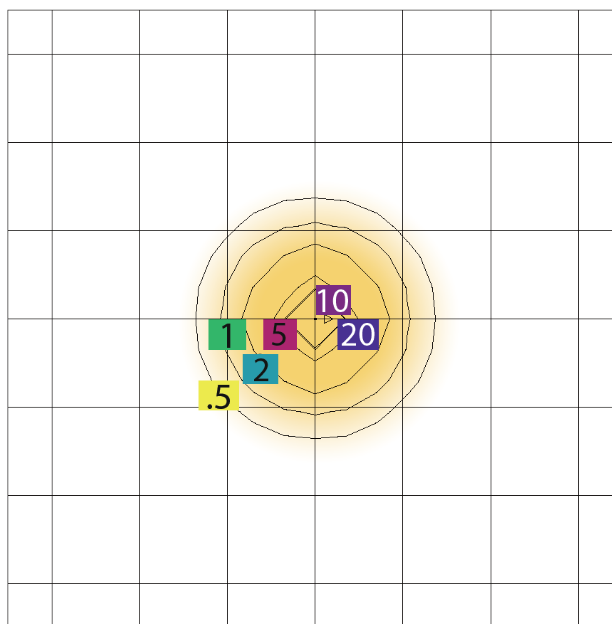

PHOTOMETRY

PFX-3515-23W-2HX2V
Mounting Height = 10.00FT

SCALE: 1 INCH = 10FT.
LIGHT LOSS FACTOR = 1.00

MAXIMUM CALCULATED VALUE=237.42 FC
FOOT CANDLE = .5 1 2 5 10 20

MOUNTINGS/ ACCESSPROES

DOCK LIGHT ARM - 42"