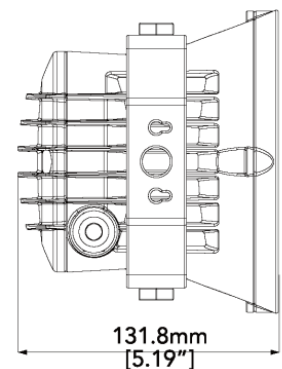

PRODUCT DIMENSION

PARAFLEX does not warrant or represent that the information is free from errors or omission. The information may change without notice and PARAFLEX is not in any way liable for the accuracy of any information printed and stored or in any way interpreted or used.