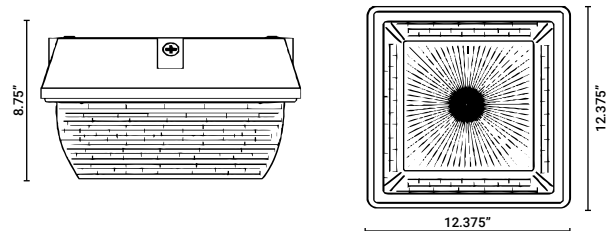

COMPACT, HEAVY-DUTY HOUSING

The CV303 is a 12" Square Canopy Luminaire with a Die Cast Aluminum Body and Prismatic Polycarbonate Diffuser with UV Inhibitors

WET LOCATION, IP-65 RATED

Engineered and Constructed for Exterior Environments

PRODUCT SPECIFICATIONS

PRODUCT DIMENSIONS

POWER

POWER FACTOR >0.90 - THD <20

NOMINAL WATTAGE	SYSTEM WATTAGE	CCT	LUMEN	EFFICACY	DLC V5.0 LISTING
24W	23.54	3000K	2,865.00	121.71	PREMIUM
24W	23.54	4000K	2,950.95	125.36	PREMIUM
24W	23.54	5000K	3,039.48	129.12	PREMIUM
36W	34.27	3000K	4,405.69	128.56	PREMIUM
36W	34.27	4000K	4,537.86	132.41	PREMIUM
36W	34.27	5000K	4,674.00	136.39	PREMIUM
48W	46.60	3000K	5,671.58	121.71	PREMIUM
48W	46.60	4000K	5,841.73	125.36	PREMIUM
48W	46.60	5000K	6,016.98	129.12	PREMIUM
60W	56.83	3000K	6,916.65	121.71	PREMIUM
60W	56.83	4000K	7,124.15	125.36	PREMIUM
60W	56.83	5000K	7,337.87	129.12	PREMIUM
72W	67.26	3000K	8,156.00	121.26	STANDARD
72W	67.26	4000K	8,400.68	124.90	PREMIUM
72W	67.26	5000K	8,652.70	128.65	PREMIUM