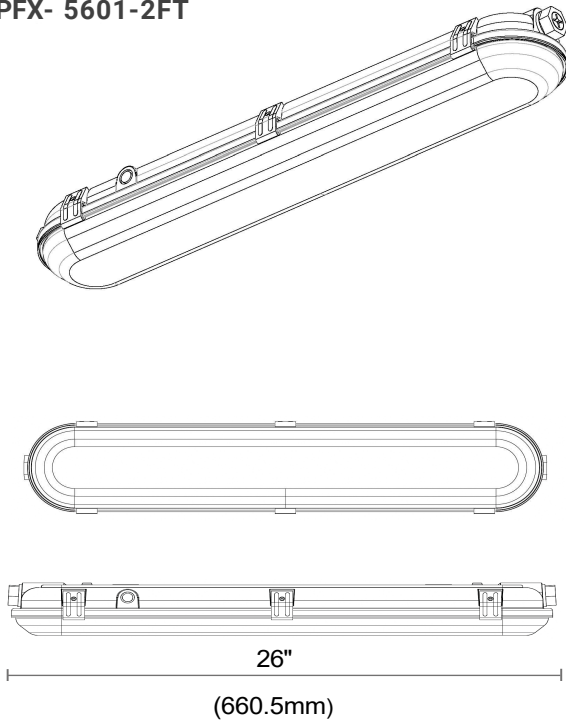

A3 Luger Rd. #1 - Denville, NJ 07834

E info@paraflex.com

W www.paraflex.com

P 973-340-6040

Fast Flexible Focused Lighting

PERFORMANCE SUMMARY

Model	Watts	Size (mm)	Efficacy	Volt	CCT	CRI
PFX-5601-2FT	23W	660.5*125.8*78	154 LM/W	120-277/120-347V	30/40/50K	>80
PFX-5601-4FT	58W/45W/30W	1206.7*125.8*78	158 LM/W	120-277/120-347V	30/40/50K	>80
	34W/26W/17W		153 LM/W			

DIMENSION

PFX- 5601-2FT

PFX- 5601-4FT

PARAFLEX does not warrant or represent that the information is free from errors or omission. The information may change without notice and PARAFLEX is not in any way liable for the accuracy of any information printed and stored or in any way interpreted or used.