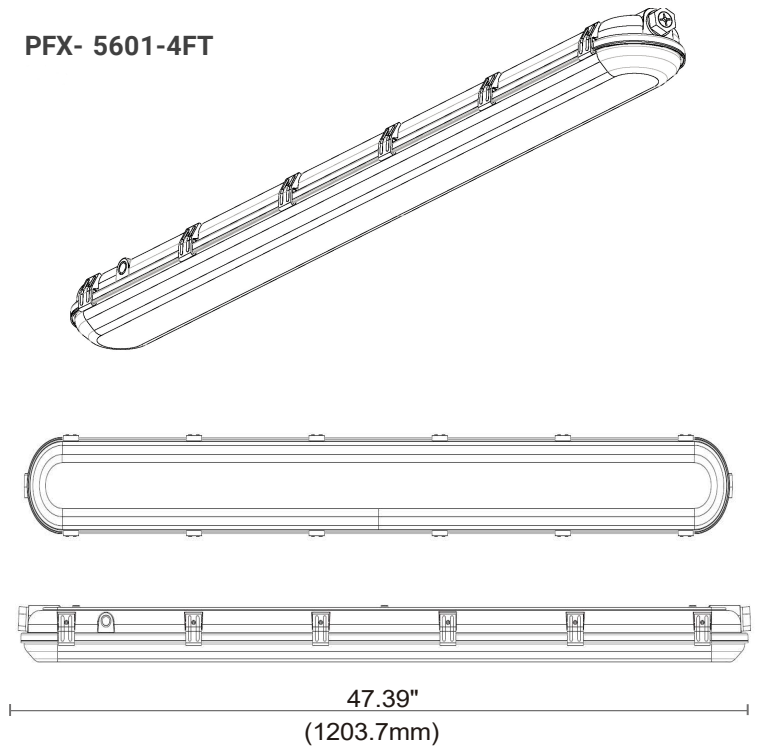

FEATURES:

LISTING

UL and CUL listed for wet locations

CCT & WATTAGE selectable for 4-FT

CCT selectable for 2-FT

LENS

High impact polycarbonate frosted lens

120-277V STANDARD

A3 Luger Rd. #1 - Denville, NJ 07834

E info@paraflex.com

W www.paraflex.com

P 973-340-6040

Fast Flexible Focused Lighting

PERFORMANCE SUMMARY

Model	Watts	Size (mm)	Efficacy	Volt	CCT	CRI
PFX-5601-2FT	23W	660.5*125.8*78	154 LM/W	120-277/120-347V	30/40/50K	>80
PFX-5601-4FT	58W/45W/30W	1206.7*125.8*78	158 LM/W	120-277/120-347V	30/40/50K	>80
	34W/26W/17W		153 LM/W			

DIMENSION

PFX- 5601-2FT

PFX- 5601-4FT

PARAFLEX does not warrant or represent that the information is free from errors or omission. The information may change without notice and PARAFLEX is not in any way liable for the accuracy of any information printed and stored or in any way interpreted or used.