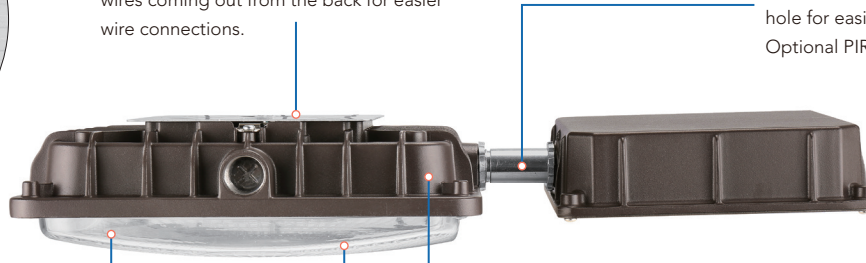

Photometry

Parking Garage Photometry and polycarbonate optical lens with heat resisting.

Housing

One piece die cast housing better waterproofing ,suitable for both indoor and outdoor application.

PERFORMANCE DATA

PFX-3615 60W							
SETTING	SETTING WATTS	3000K		4000K		5000K	
		LUMENS	LPW	LUMENS	LPW	LUMENS	LPW
100%	60W	7800lm	130 lm/W	8400lm	140 lm/W	8000lm	133 lm/W
80%	47W	6500lm	138 lm/W	7000lm	149 lm/W	6600lm	140 lm/W
60%	36W	5200lm	144 lm/W	5600lm	156 lm/W	5300lm	147 lm/W
40%	24W	3700lm	154 lm/W	4000lm	167 lm/W	3800lm	158 lm/W

PFX-3615 110W							
SETTING	SETTING WATTS	3000K		4000K		5000K	
		LUMENS	LPW	LUMENS	LPW	LUMENS	LPW
100%	110W	15500lm	141 lm/W	16500lm	150 lm/W	16000lm	145 lm/W
80%	85W	12800lm	151 lm/W	13600lm	160 lm/W	13000lm	153 lm/W
60%	63W	9800lm	156 lm/W	10500lm	167 lm/W	10000lm	159 lm/W
40%	41W	6800lm	166 lm/W	7200lm	176 lm/W	7000lm	171 lm/W

PARAFLEX does not warrant or represent that the information is free from errors or omission. The information may change without notice and PARAFLEX is not in any way liable for the accuracy of any information printed and stored or in any way interpreted or used.

A 3 Luger Rd. #1 - Denville, NJ 07834

E info@paraflex.com

P 973-340-6040

Fast Flexible Focused Lighting