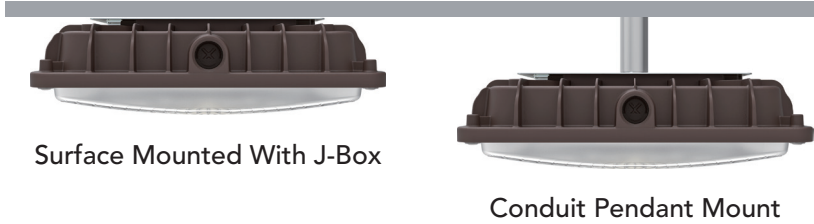

PFX-3615

LED CANOPY

PARAFLEX
Fast Flexible Focused Lighting

PARAFLEX.com

REV 05 2024

MOUNTING