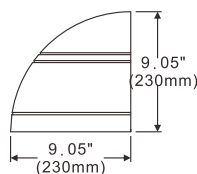

PARAFLEX does not warrant or represent that the information is free from errors or omission. The information may change without notice and PARAFLEX is not in any way liable for the accuracy of any information printed and stored or in any way interpreted or used.