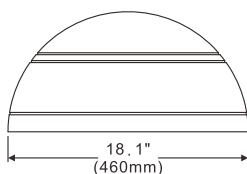

PARAFLEX does not warrant or represent that the information is free from errors or omission. The information may change without notice and PARAFLEX is not in any way liable for the accuracy of any information printed and stored or in any way interpreted or used.