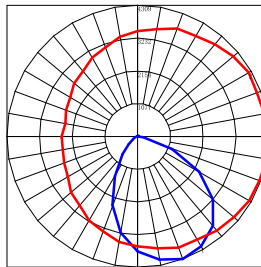

PFX-3118

PFX-3119

PFX-3120

Forward Throw
(FT)

Wide Throw
(WT)

Up & Down
(U&D)

Dimension:

PXF-3118