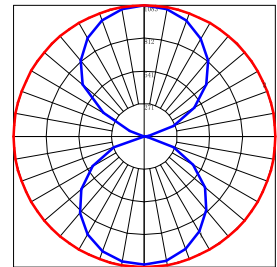

PFX-3118

PFX-3119

PFX-3120

Forward Throw
(FT)

Wide Throw
(WT)

Up & Down
(U&D)

Dimension:

PXF-3118