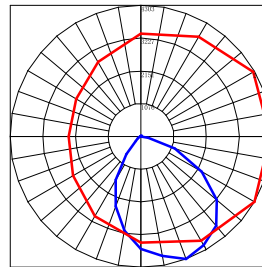

PFX-3118

PFX-3119

PFX-3120

Forward Throw
(FT)

Wide Throw
(WT)

Up & Down
(U&D)

Dimension:

PXF-3118