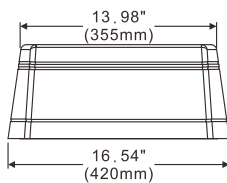

PFX-3118

PFX-3119

PFX-3120

Forward Throw
(FT)

Wide Throw
(WT)

Up & Down
(U&D)

Dimension:

PXF-3118