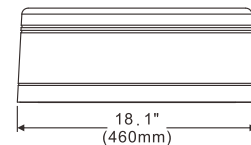

Dimension:

PXF-3120

PARAFLEX does not warrant or represent that the information is free from errors or omission. The information may change without notice and PARAFLEX is not in any way liable for the accuracy of any information printed and stored or in any way interpreted or used.