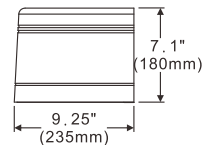

Dimension:

PXF-3120

PARAFLEX does not warrant or represent that the information is free from errors or omission. The information may change without notice and PARAFLEX is not in any way liable for the accuracy of any information printed and stored or in any way interpreted or used.