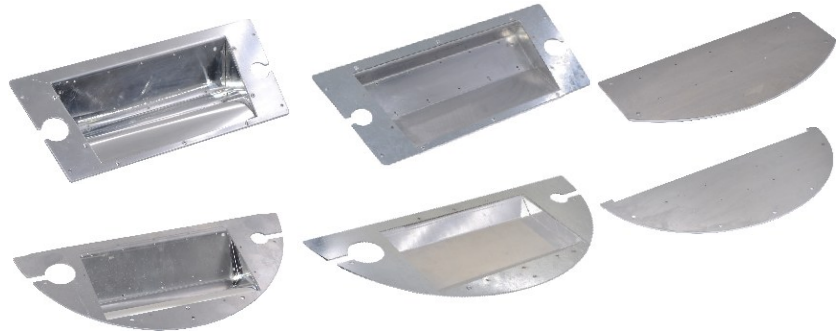

Forward Throw
(FT)

Wide Throw
(WT)

Up & Down
(U&D)