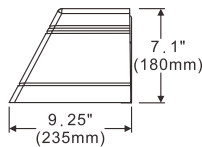

PFX-3118

PFX-3119

PFX-3120

Forward Throw
(FT)

Wide Throw
(WT)

Up & Down
(U&D)

Dimension:

PXF-3118