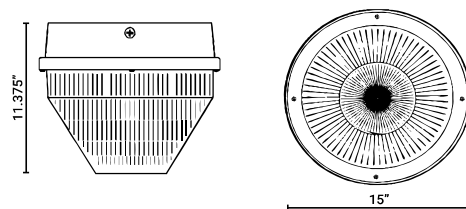

COMPACT, HEAVY-DUTY HOUSING

The CV15G is a 15" Circular Canopy Luminaire with a Die Cast Aluminum Body and Prismatic Polycarbonate Diffuser with UV Inhibitors

WET LOCATION, IP-65 RATED

Engineered and Constructed for Exterior Environments

PRODUCT DIMENSIONS

POWER

POWER FACTOR >0.90 - THD <20

PARAFLEX does not warrant or represent that the information is free from errors or omission. The information may change without notice and PARAFLEX is not in any way liable for the accuracy of any information printed and stored or in any way interpreted or used.